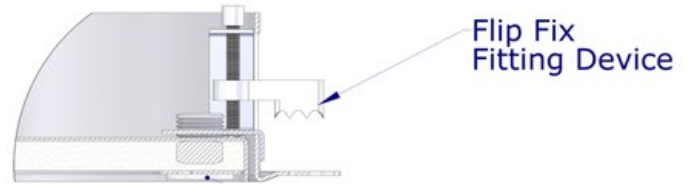

# FF/180/MD/PF/BL/SF/CIR

### Description

Metal Faced Circular Access Panel, Picture Frame with an Allen Key door lock and supplied with the Patented FlipFix Fitting Device. It's available up to 3 Hour Fire Rated, This panels Fire Rating is Certified up to 300x300 in a Ceiling and Wall application. Anything above these sizes will be manufactured to the same construction as tested. For inspection purposes only.