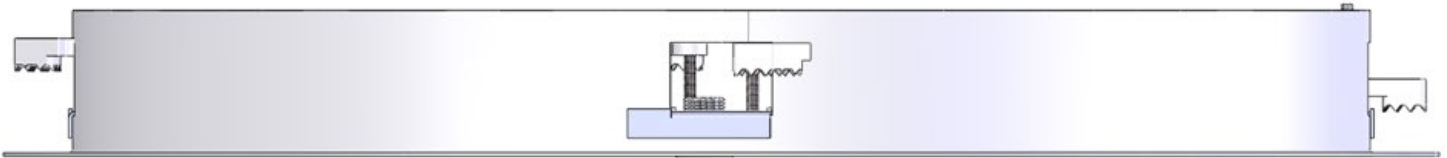

# FF/180/MD/PF/BL/SF/CIR

### Description

Metal Faced Circular Access Panel, Picture Frame with an Allen Key door lock and supplied with the Patented FlipFix Fitting Device. It's available up to 3 Hour Fire Rated, This panels Fire Rating is Certified up to 300x300 in a Ceiling and Wall application. Anything above these sizes will be manufactured to the same construction as tested. For inspection purposes only.

### Dimensions (MM)

The panels are available in 200 and 300mm diameter. Other sizes available upon request.